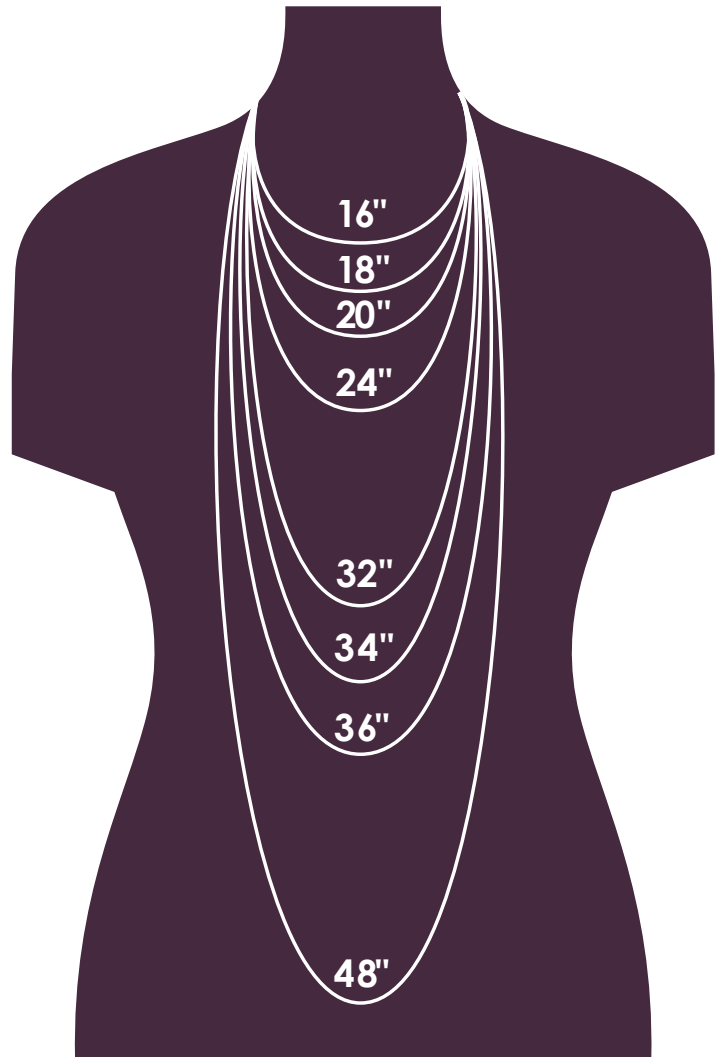

## NECKLACES

The product description for each LAGOS necklace details the specific length available.

To request a specific length, contact us at [customercare@LAGOS.com](mailto:customercare@LAGOS.com) or 877.925.4305. Custom sizing can take 1 to 3 weeks.